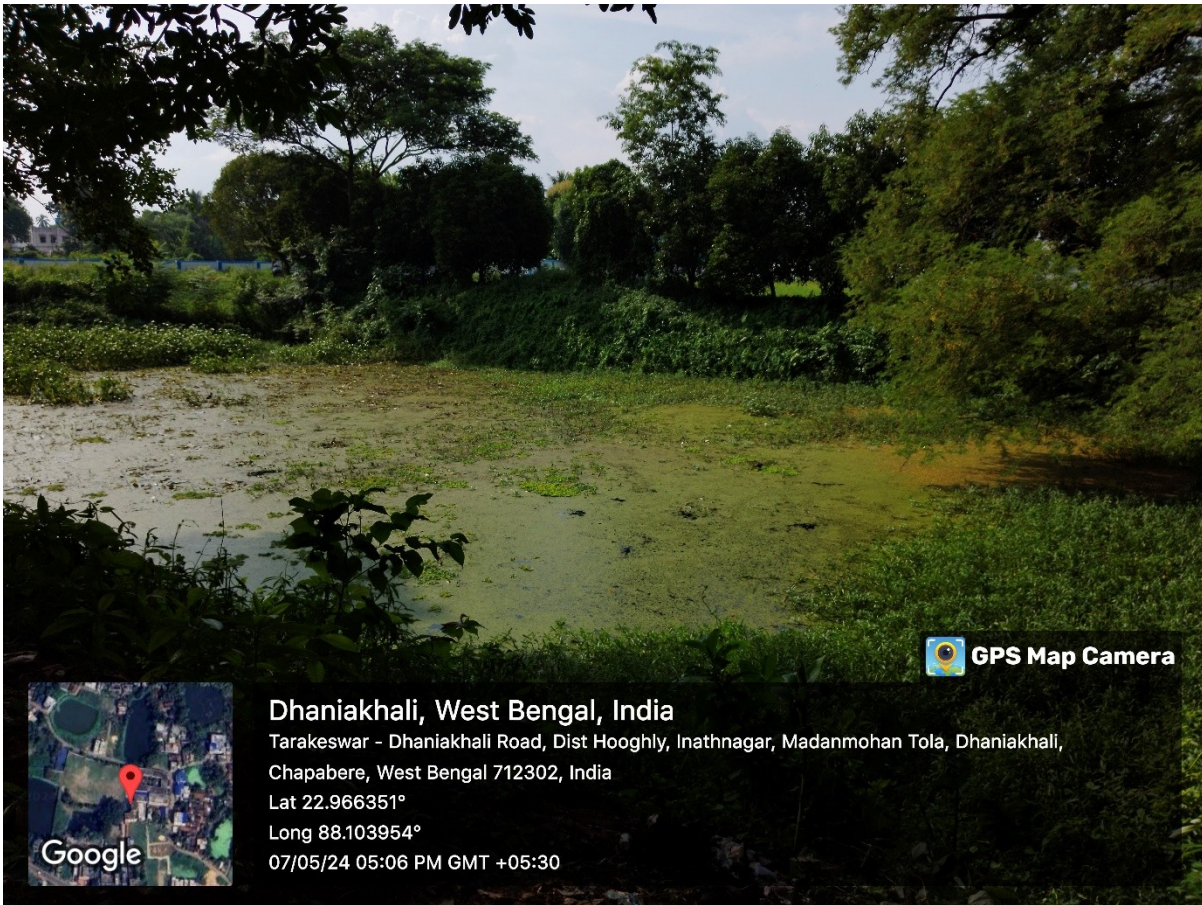

Fresh drinking water facilities

Rain water reservoir

Clean toilets

Divyangjan friendly facility

Solar power system

Herbal Garden

Tamarindus indica(Heritage Tree-300 years old)

Ecological biodiversity (pond)